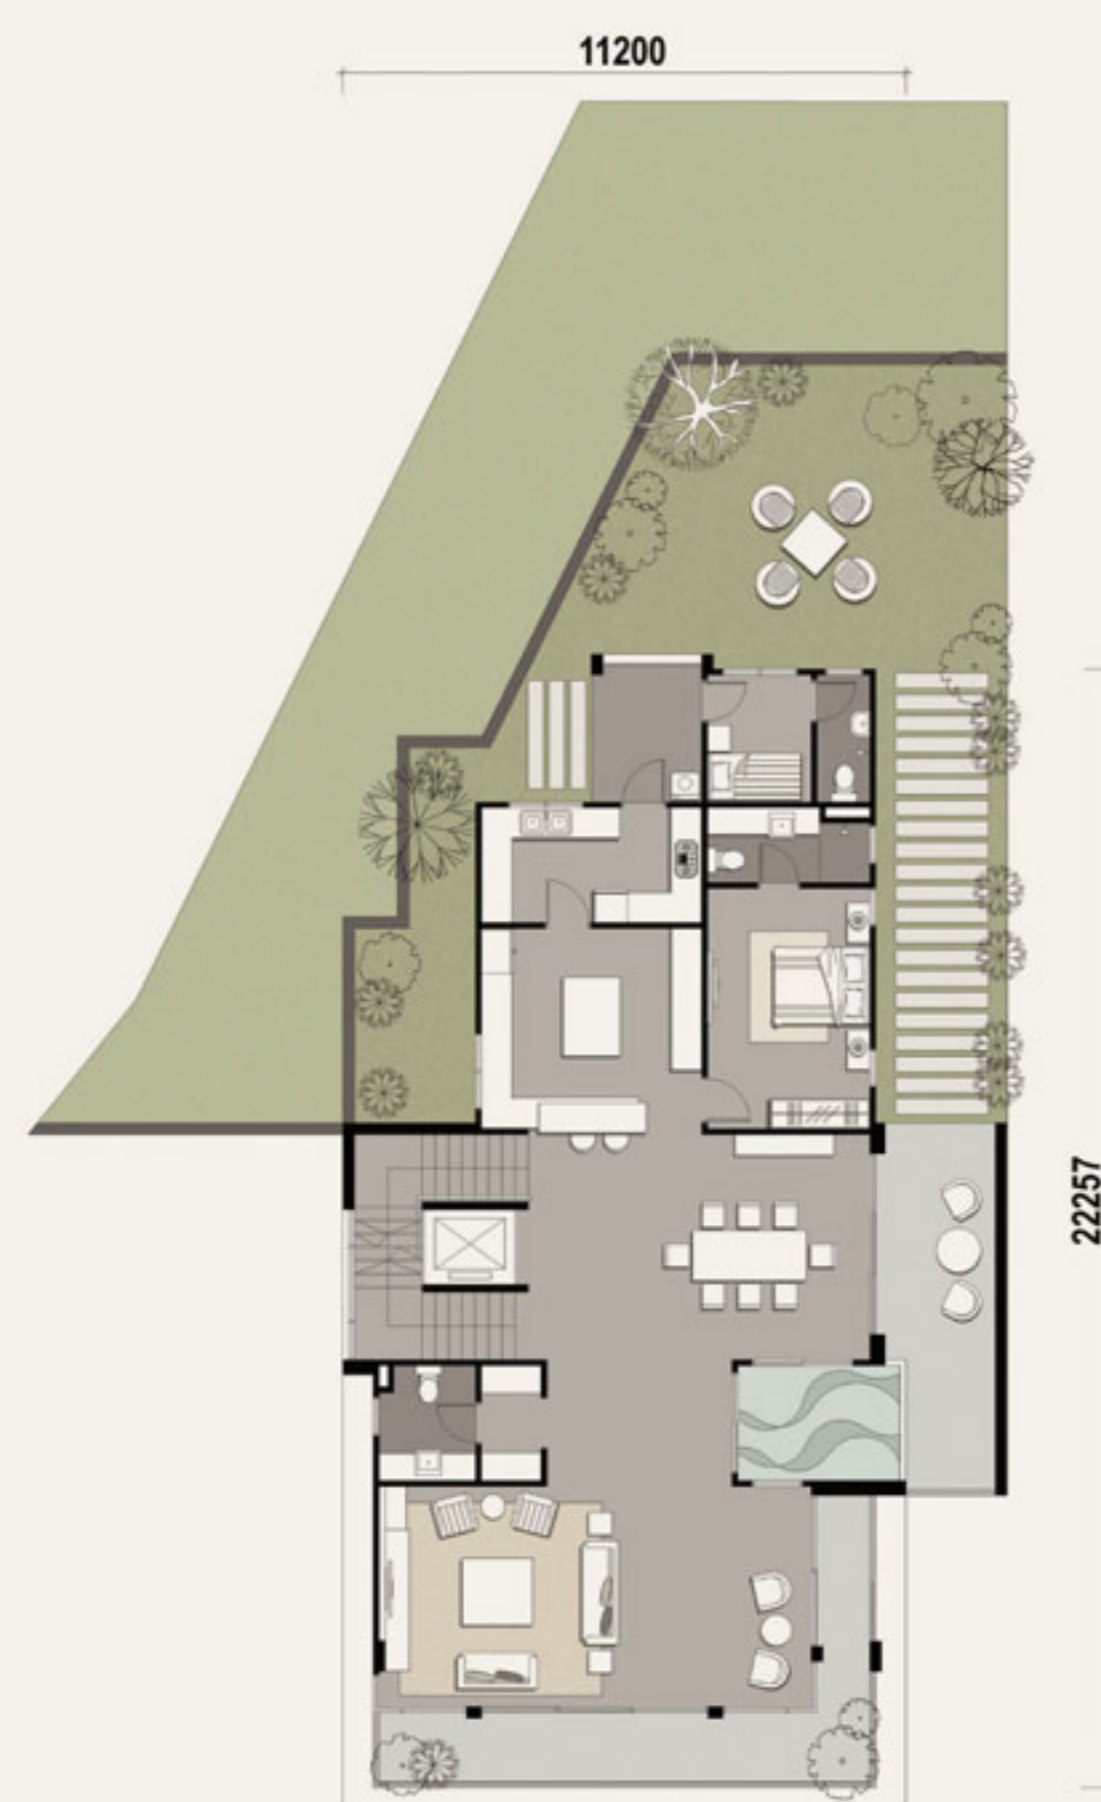

# TYPE B3

Approx.  
8,437 sq.ft.

## TYPE B3

5 bedrooms + 7 bathrooms + 1 maid room

Plot size:  
Approx. 5,923 sq.ft.

TYPE B3

BASEMENT FLOOR PLAN  
4 STOREY BUNGALOW - TYPE B3

1ST FLOOR PLAN  
4 STOREY BUNGALOW - TYPE B3

GROUND FLOOR PLAN  
4 STOREY BUNGALOW - TYPE B3

2ND FLOOR PLAN  
4 STOREY BUNGALOW - TYPE B3