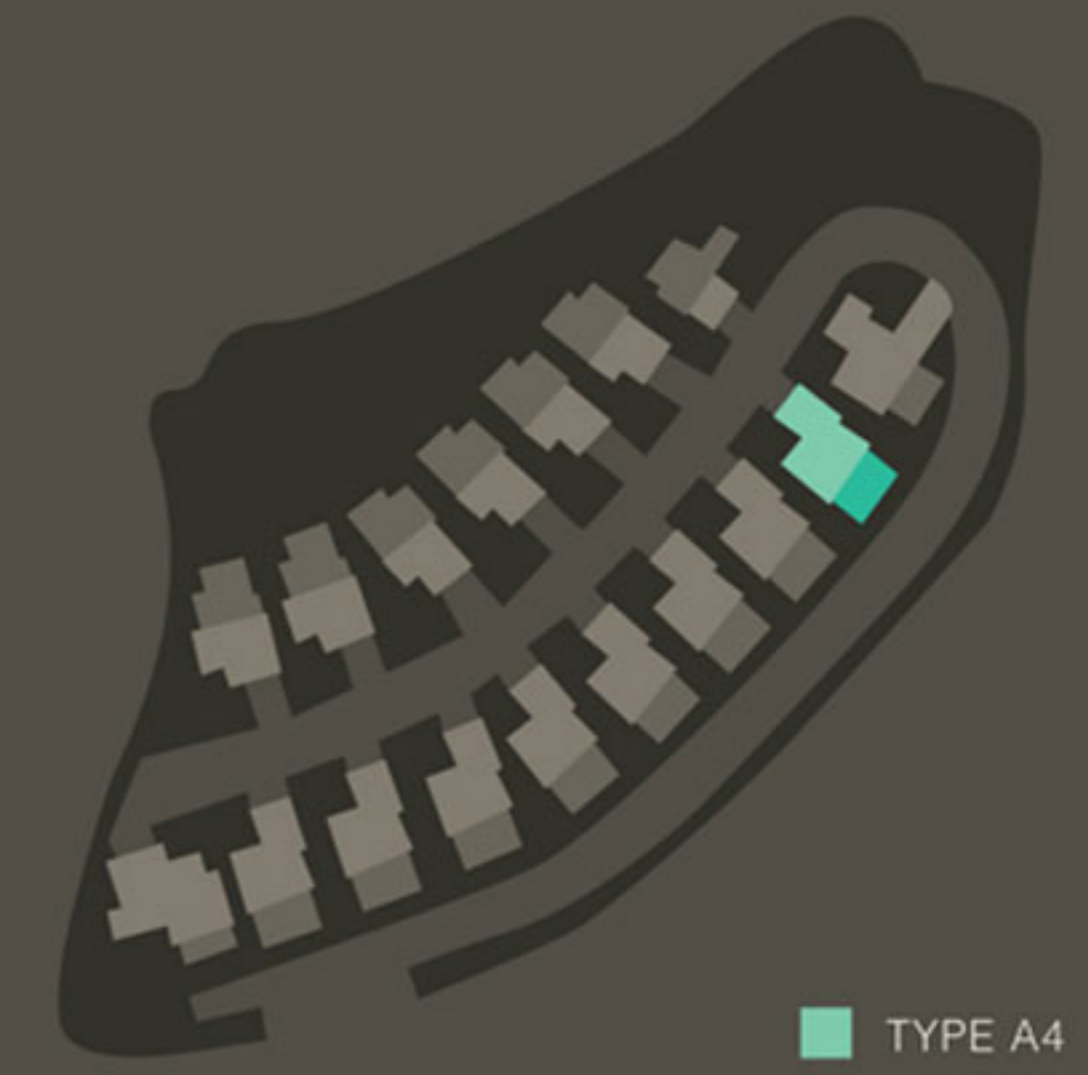

TYPE  
**A4**

Approx.  
6,650 sq.ft.

TYPE A4

4 bedrooms + 6 bathrooms + 1 maid room

Plot size:  
Approx. 4,861 sq.ft.

TYPE A4

GROUND FLOOR PLAN  
3 STOREY BUNGALOW - TYPE A4

1ST FLOOR PLAN  
3 STOREY BUNGALOW - TYPE A4

2ND FLOOR PLAN  
3 STOREY BUNGALOW - TYPE A4