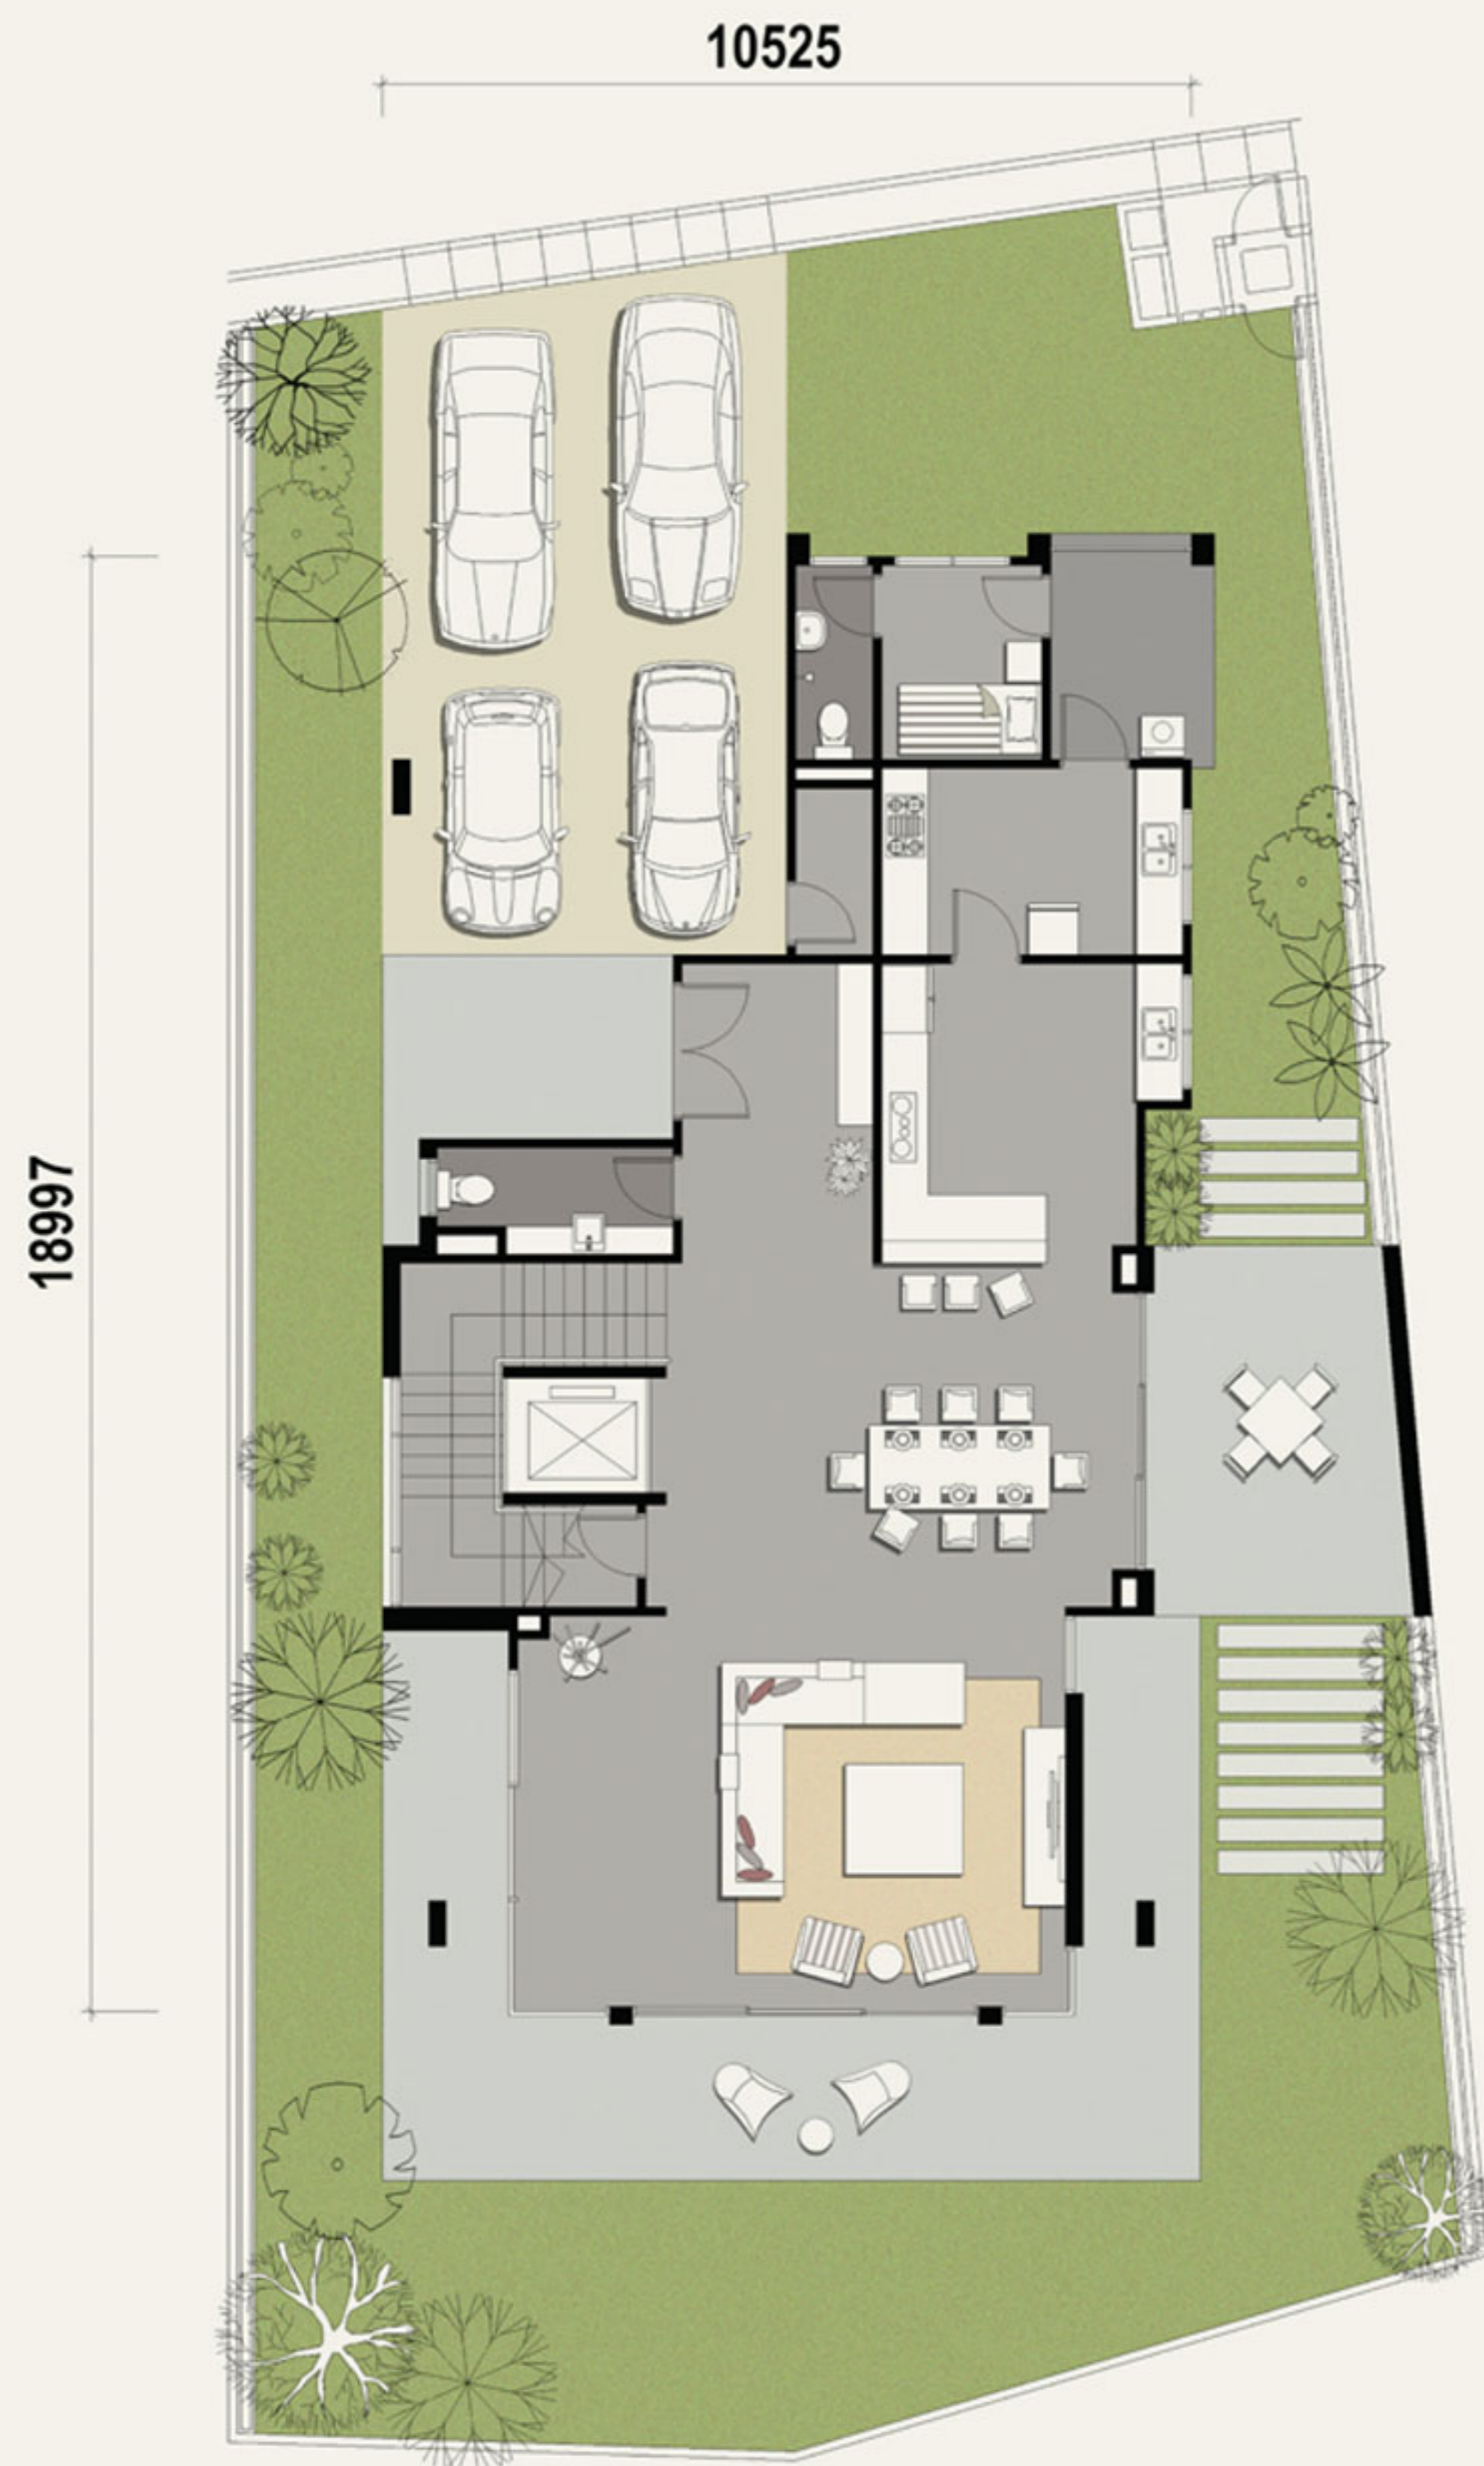

TYPE  
**A4**

Approx.  
6,650 sq.ft.

TYPE A4

4 bedrooms + 6 bathrooms + 1 maid room

Plot size:  
Approx. 4,861 sq.ft.

TYPE A4

GROUND FLOOR PLAN  
3 STOREY BUNGALOW - TYPE A4

1ST FLOOR PLAN  
3 STOREY BUNGALOW - TYPE A4

2ND FLOOR PLAN  
3 STOREY BUNGALOW - TYPE A4