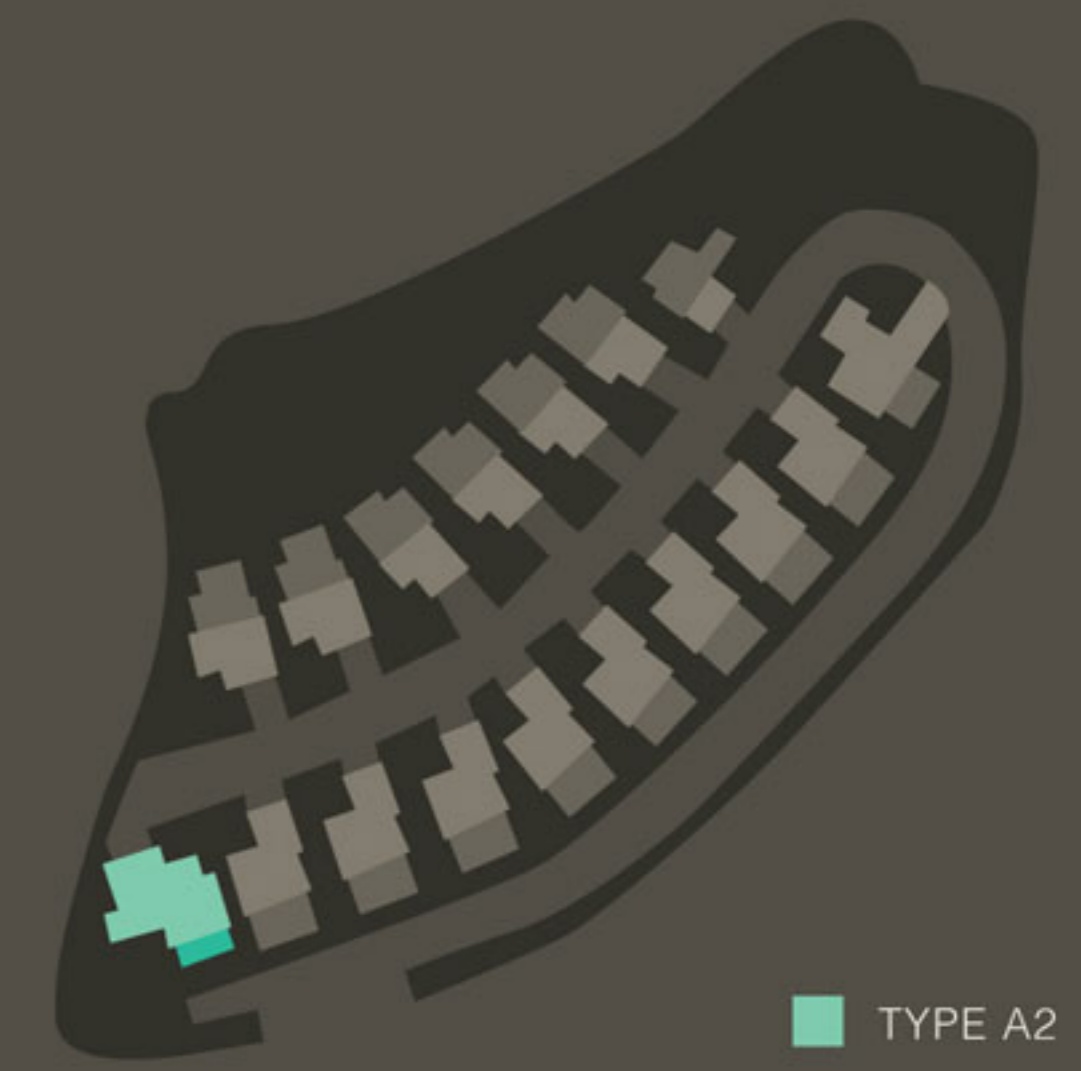

TYPE A2

Approx.
7,850 sq.ft.

TYPE A2

4 bedrooms + 7 bathrooms + 1 maid room

Plot size:
Approx. 5,845 sq.ft.

TYPE A2

BASEMENT FLOOR PLAN
4 STOREY BUNGALOW - TYPE A2

1ST FLOOR PLAN
4 STOREY BUNGALOW - TYPE A2

GROUND FLOOR PLAN
4 STOREY BUNGALOW - TYPE A2

2ND FLOOR PLAN
4 STOREY BUNGALOW - TYPE A2